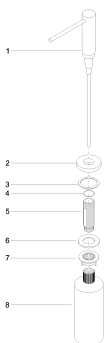

Kitchen - Meta

Soap dispenser with flange - polished chrome

Article number: 82 434 970-00

- 4-1/4" Projection
- 16.91 oz bottle capacity
- Refillable above countertop
- 360° swivel
- Height 4-7/8"
- Flange diameter 2-1/8"
- 1" hole diameter

polished chrome

Dimensional drawing

All dimensions in mm / inch = mm x 0,0394

Kitchen - Meta

Soap dispenser with flange - polished chrome

Article number: 82 434 970-00

Kitchen - Meta
Soap dispenser with flange - polished chrome
Article number: 82 434 970-00

Other surface finishes

platinum matte
82 434 970-06

platinum
82 434 970-08

Dark Brass matte
82 434 970-16

Dark Bronze matte
82 434 970-17

black matte
82 434 970-33

Cyprum
82 434 970-49

Dark Platinum matte
82 434 970-99

More custom finish options are available via special production (xTra Service). Please see our finish matrix for availability and pricing or contact a Dornbracht representative.

Spare parts list

Number	Item Number	Designation	Number of units
<hr/>			