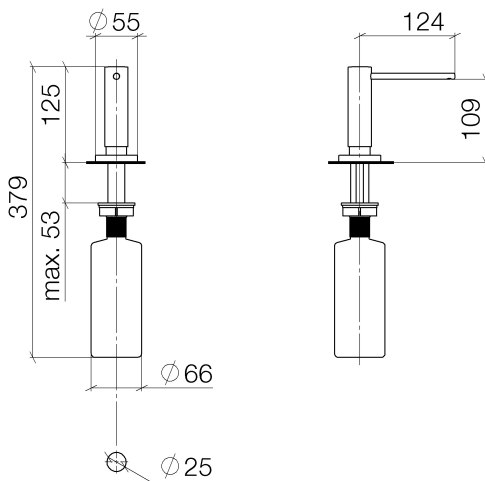

Kitchen - Meta

Soap dispenser with flange - polished chrome

Article number: 82 434 970-00

- 4-1/4" Projection
- 16.91 oz bottle capacity
- Refillable above countertop
- 360° swivel
- Height 4-7/8"
- Flange diameter 2-1/8"
- 1" hole diameter

polished chrome

Dimensional drawing

All dimensions in mm / inch = mm x 0,0394

Kitchen - Meta

Soap dispenser with flange - polished chrome

Article number: 82 434 970-00

Kitchen - Meta
Soap dispenser with flange - polished chrome
Article number: 82 434 970-00